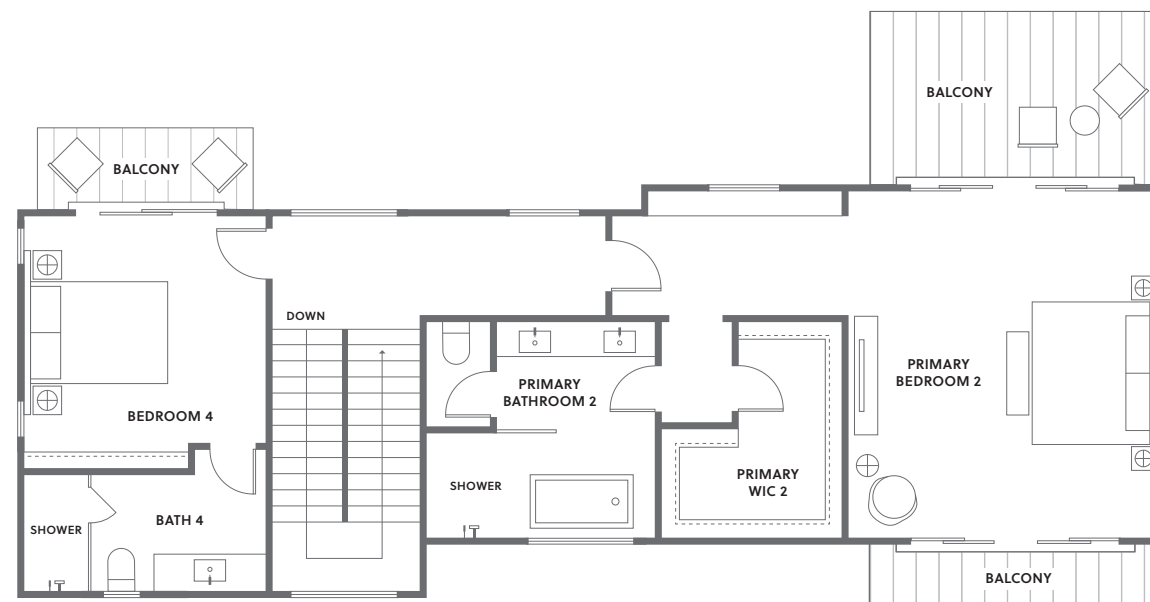

Second Level