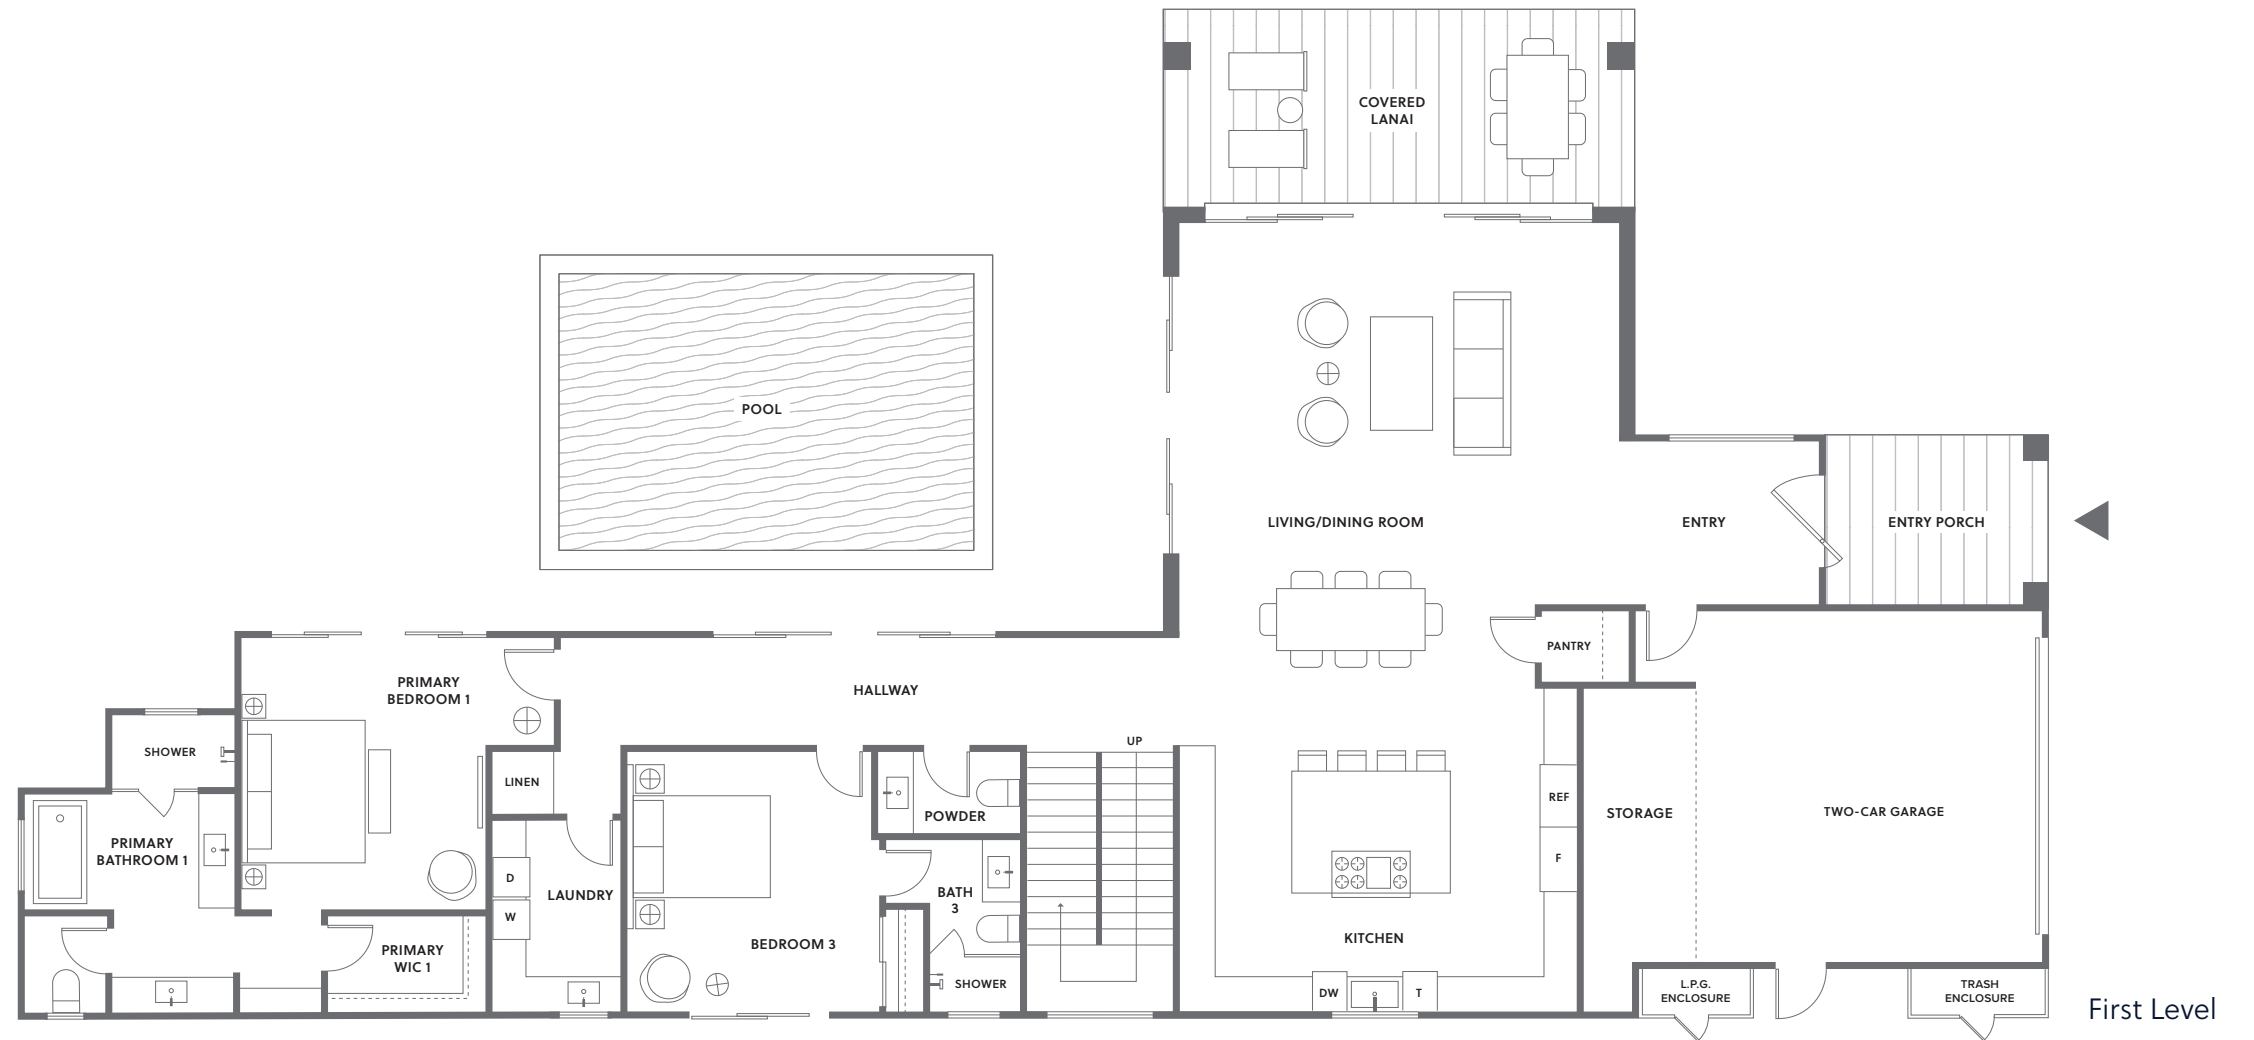

RESIDENCE 7

4-Bedrooms, 4.5-Bathrooms
~4,537 Interior SF
~220 Covered Lanai SF
~556 Garage SF
~14,972 SF Total Lot Size

100 Wailea Ike Drive
Wailea, HI 96753

808.276.1756
info@WaileaGolfEstateHomes.com

WaileaGolfEstateHomes.com

First Level